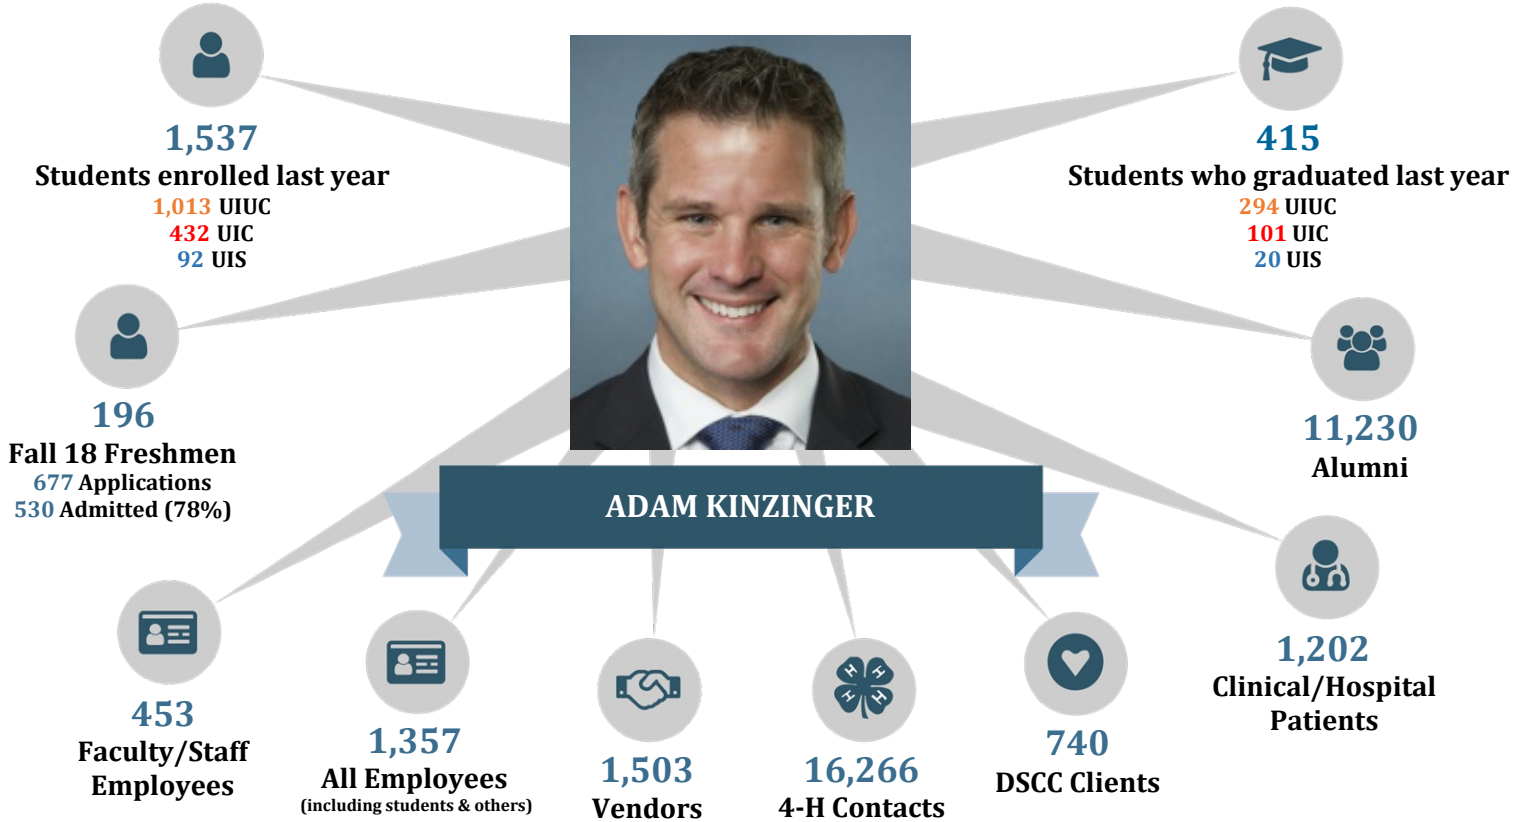

Congressional District 16 by the Numbers

Our 2018 System-wide Impact

EDUCATION

80% In-State
8% Out-of-State
12% International

22,000
Degrees
Annually

10,029
STEM
Degrees

700
Degree
Programs

740,000 +
Alumni
Worldwide

85,960
Total Students

RESEARCH & ECONOMIC DEVELOPMENT

331 Technology Disclosures

87
Licenses
& Options

90
Patents
Issued

\$957M
Federal, State
& Private Funding

12
Startups

PUBLIC SERVICE