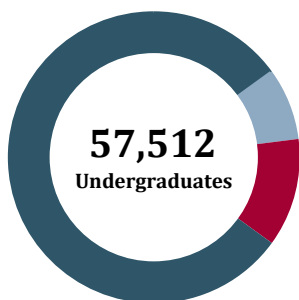

Congressional District 16 by the Numbers

Our 2018 System-wide Impact

EDUCATION

80% In-State
8% Out-of-State
12% International

22,000
Degrees
Annually

10,029
STEM
Degrees

700
Degree
Programs

740,000 +
Alumni
Worldwide

85,960
Total Students

RESEARCH & ECONOMIC DEVELOPMENT

331 Technology Disclosures

87
Licenses
& Options

90
Patents
Issued

\$957M
Federal, State
& Private Funding

12
Startups

PUBLIC SERVICE