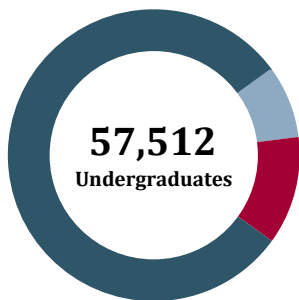

Congressional District 17 by the Numbers

Our 2018 System-wide Impact

EDUCATION

80% In-State
8% Out-of-State
12% International

22,000
Degrees
Annually

10,029
STEM
Degrees

700
Degree
Programs

740,000 +
Alumni
Worldwide

85,960
Total Students

RESEARCH & ECONOMIC DEVELOPMENT

331 Technology Disclosures

87
Licenses
& Options

90
Patents
Issued

\$957M
Federal, State
& Private Funding

12
Startups

PUBLIC SERVICE