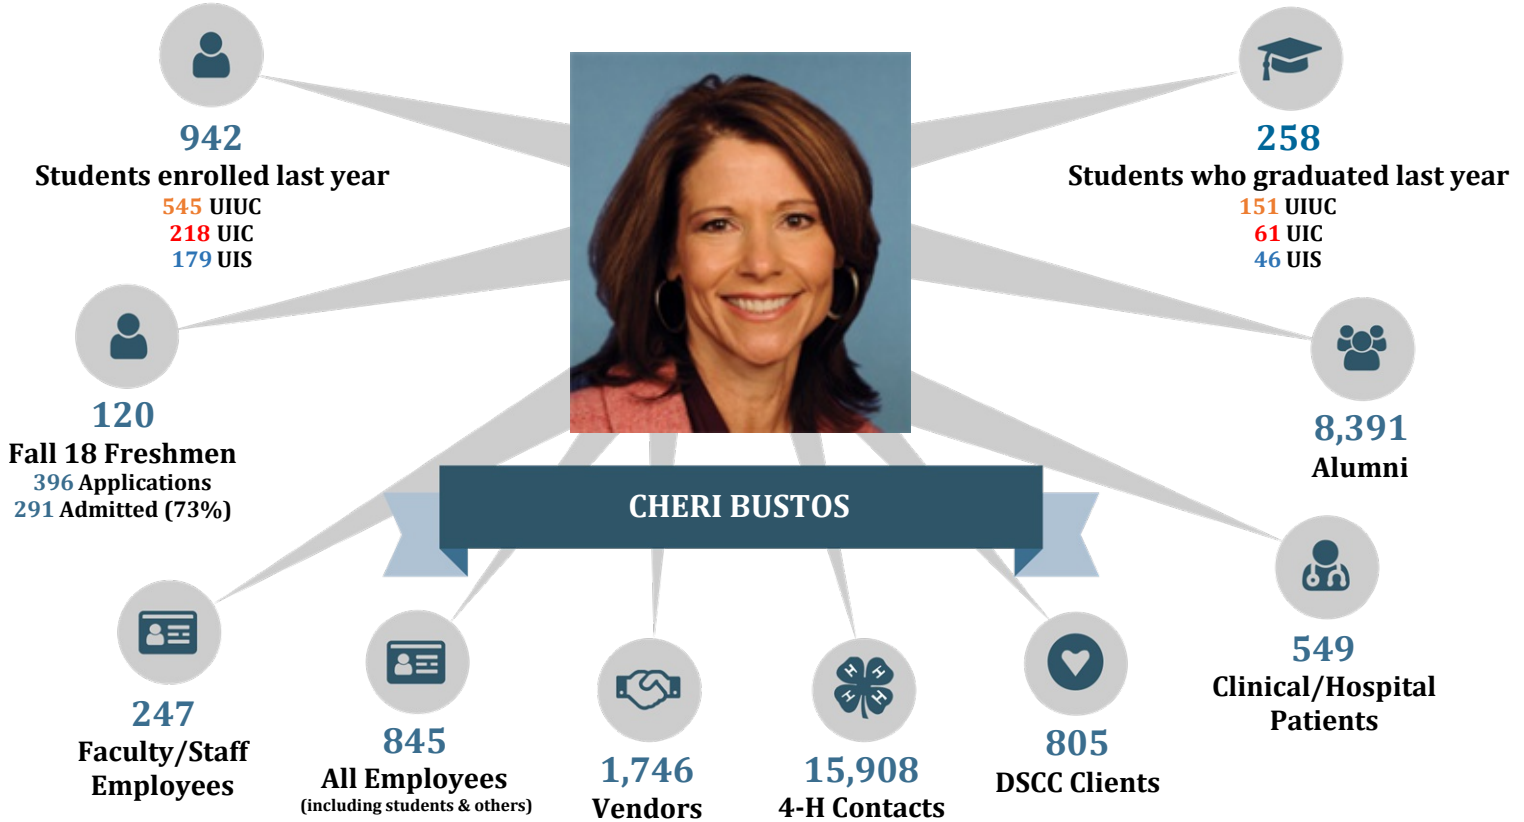

Congressional District 17 by the Numbers

Our 2018 System-wide Impact

EDUCATION

80% In-State
8% Out-of-State
12% International

22,000
Degrees
Annually

10,029
STEM
Degrees

700
Degree
Programs

740,000 +
Alumni
Worldwide

85,960
Total Students

RESEARCH & ECONOMIC DEVELOPMENT

331 Technology Disclosures

87
Licenses
& Options

90
Patents
Issued

\$957M
Federal, State
& Private Funding

12
Startups

PUBLIC SERVICE