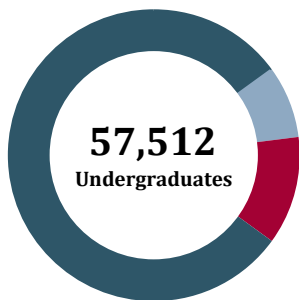

Congressional District 7 by the Numbers

Our 2018 System-wide Impact

EDUCATION

80% In-State
8% Out-of-State
12% International

22,000
Degrees
Annually

10,029
STEM
Degrees

700
Degree
Programs

740,000 +
Alumni
Worldwide

85,960
Total Students

RESEARCH & ECONOMIC DEVELOPMENT

331 Technology Disclosures

87
Licenses
& Options

90
Patents
Issued

\$957M
Federal, State
& Private Funding

12
Startups

PUBLIC SERVICE