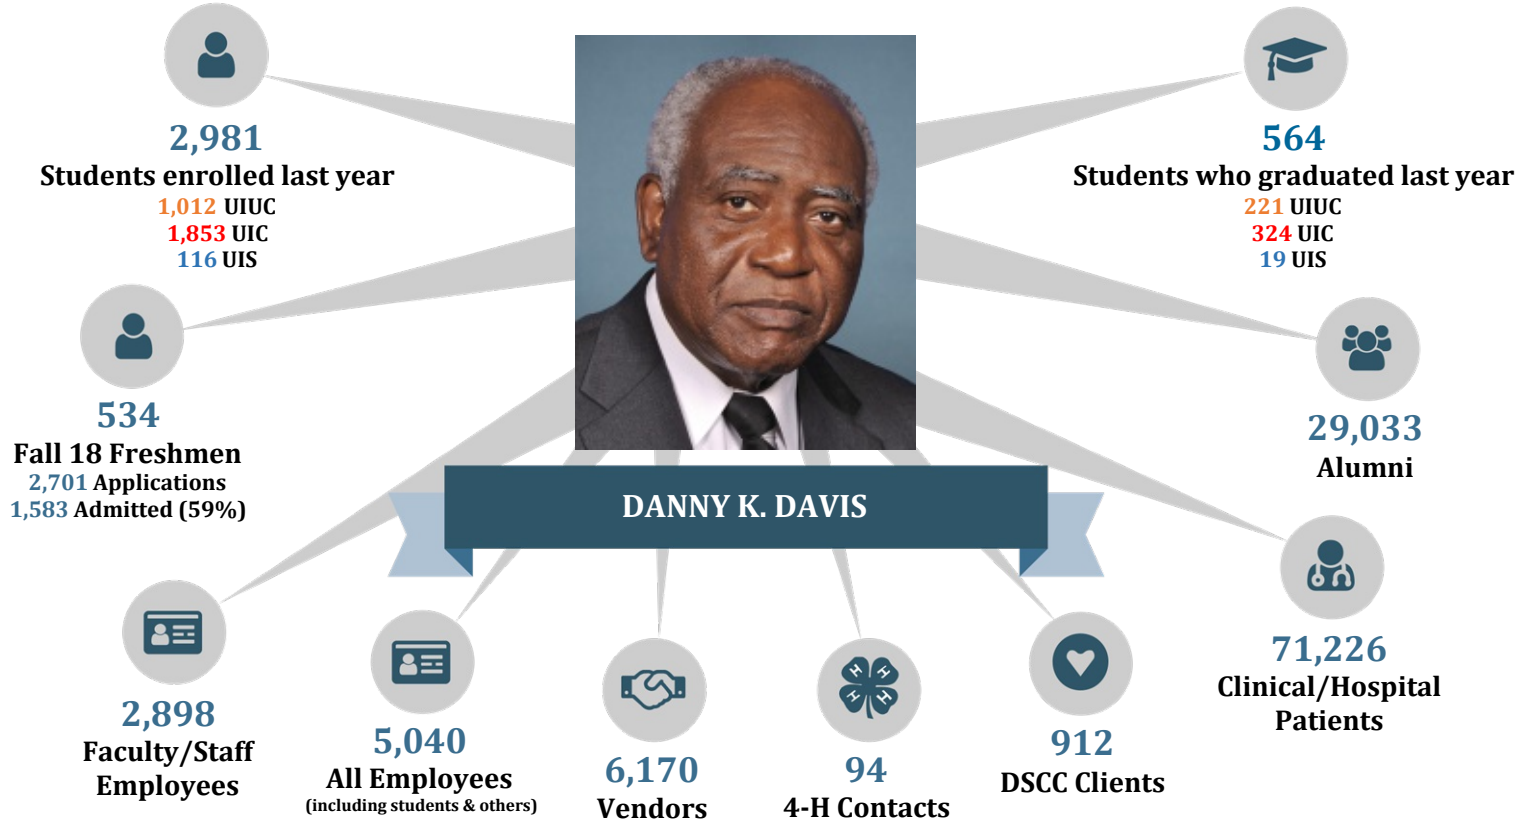

Congressional District 7 by the Numbers

Our 2018 System-wide Impact

EDUCATION

80% In-State
8% Out-of-State
12% International

22,000
Degrees
Annually

10,029
STEM
Degrees

700
Degree
Programs

740,000 +
Alumni
Worldwide

85,960
Total Students

RESEARCH & ECONOMIC DEVELOPMENT

331 Technology Disclosures

87
Licenses
& Options

90
Patents
Issued

\$957M
Federal, State
& Private Funding

12
Startups

PUBLIC SERVICE

63,163 Fire Service Institute Enrollments

816 Police Training Institute Enrollments

4,350 University Outreach Contacts

1.4M Extension Contacts