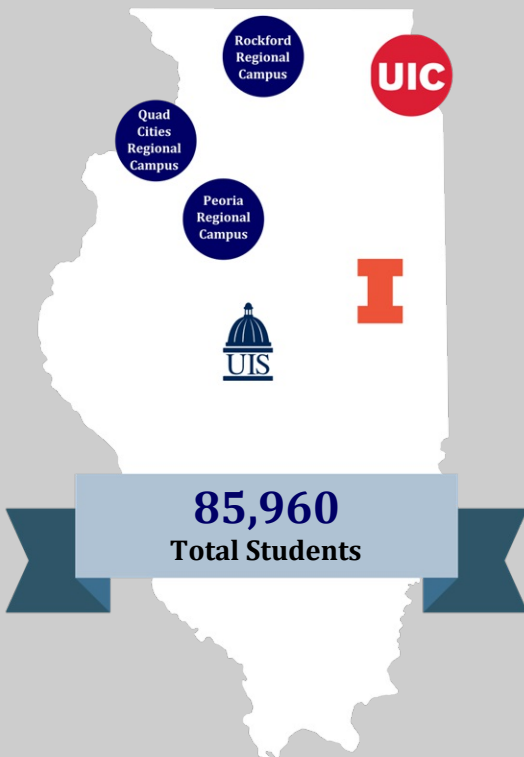

## Congressional District 12 by the Numbers

**MIKE BOST**

### EDUCATION

80% In-State  
8% Out-of-State  
12% International

**22,000**  
Degrees  
Annually

**10,029**  
STEM  
Degrees

**700**  
Degree  
Programs

**740,000 +**  
Alumni  
Worldwide