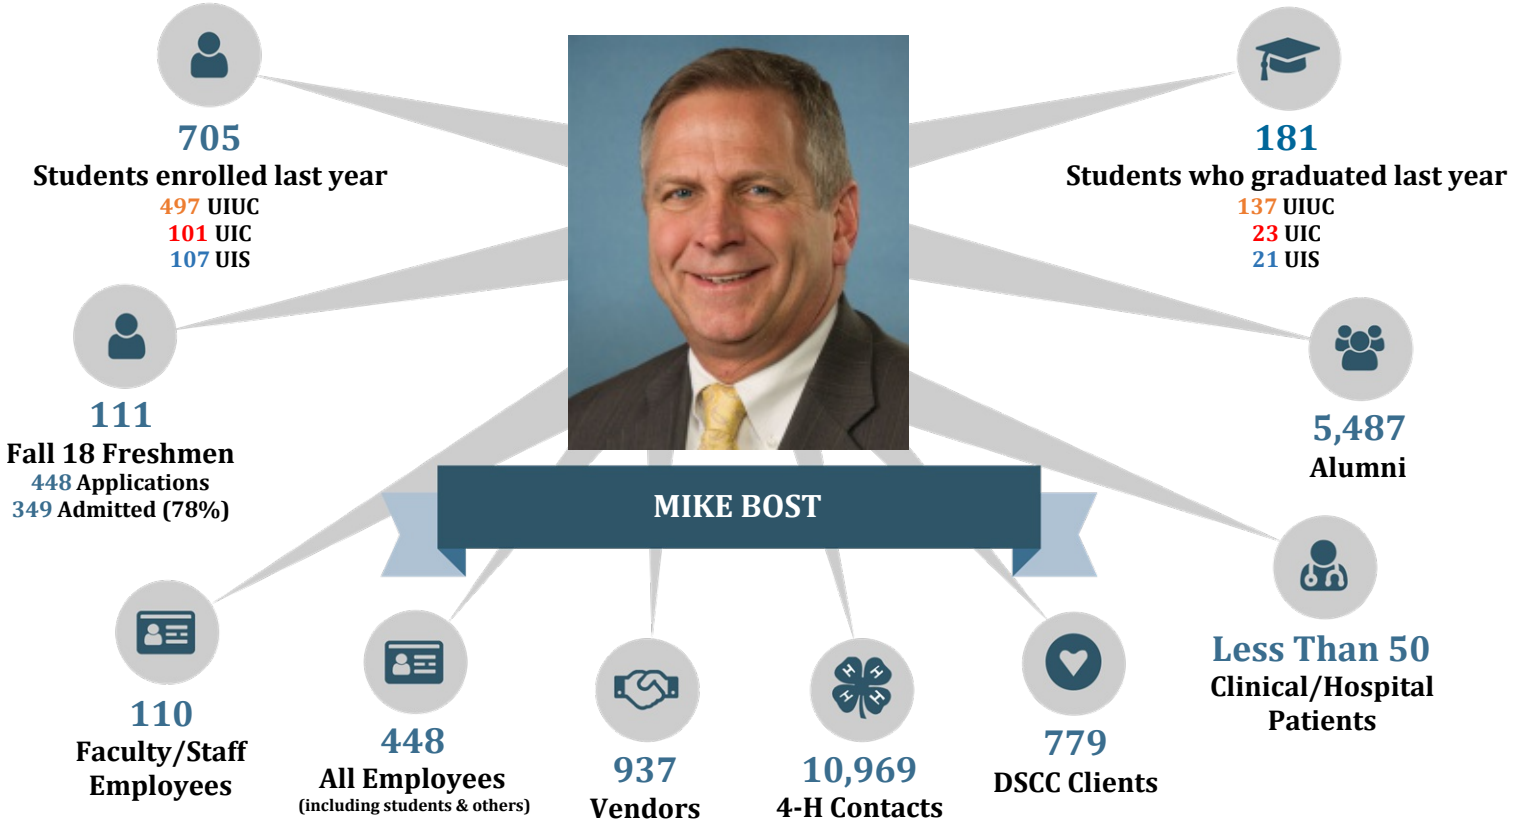

## Congressional District 12 by the Numbers

**MIKE BOST**

## Our 2018 System-wide Impact

### RESEARCH & ECONOMIC DEVELOPMENT

**331** Technology Disclosures

**87**  
Licenses  
& Options

**90**  
Patents  
Issued

**\$957M**  
Federal, State  
& Private Funding

**12**  
Startups