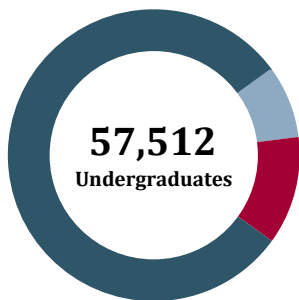

Congressional District 5 by the Numbers

Our 2018 System-wide Impact

EDUCATION

80% In-State
8% Out-of-State
12% International

22,000
Degrees
Annually

10,029
STEM
Degrees

700
Degree
Programs

740,000 +
Alumni
Worldwide

85,960
Total Students

RESEARCH & ECONOMIC DEVELOPMENT

331 Technology Disclosures

87
Licenses
& Options

90
Patents
Issued

\$957M
Federal, State
& Private Funding

12
Startups

PUBLIC SERVICE